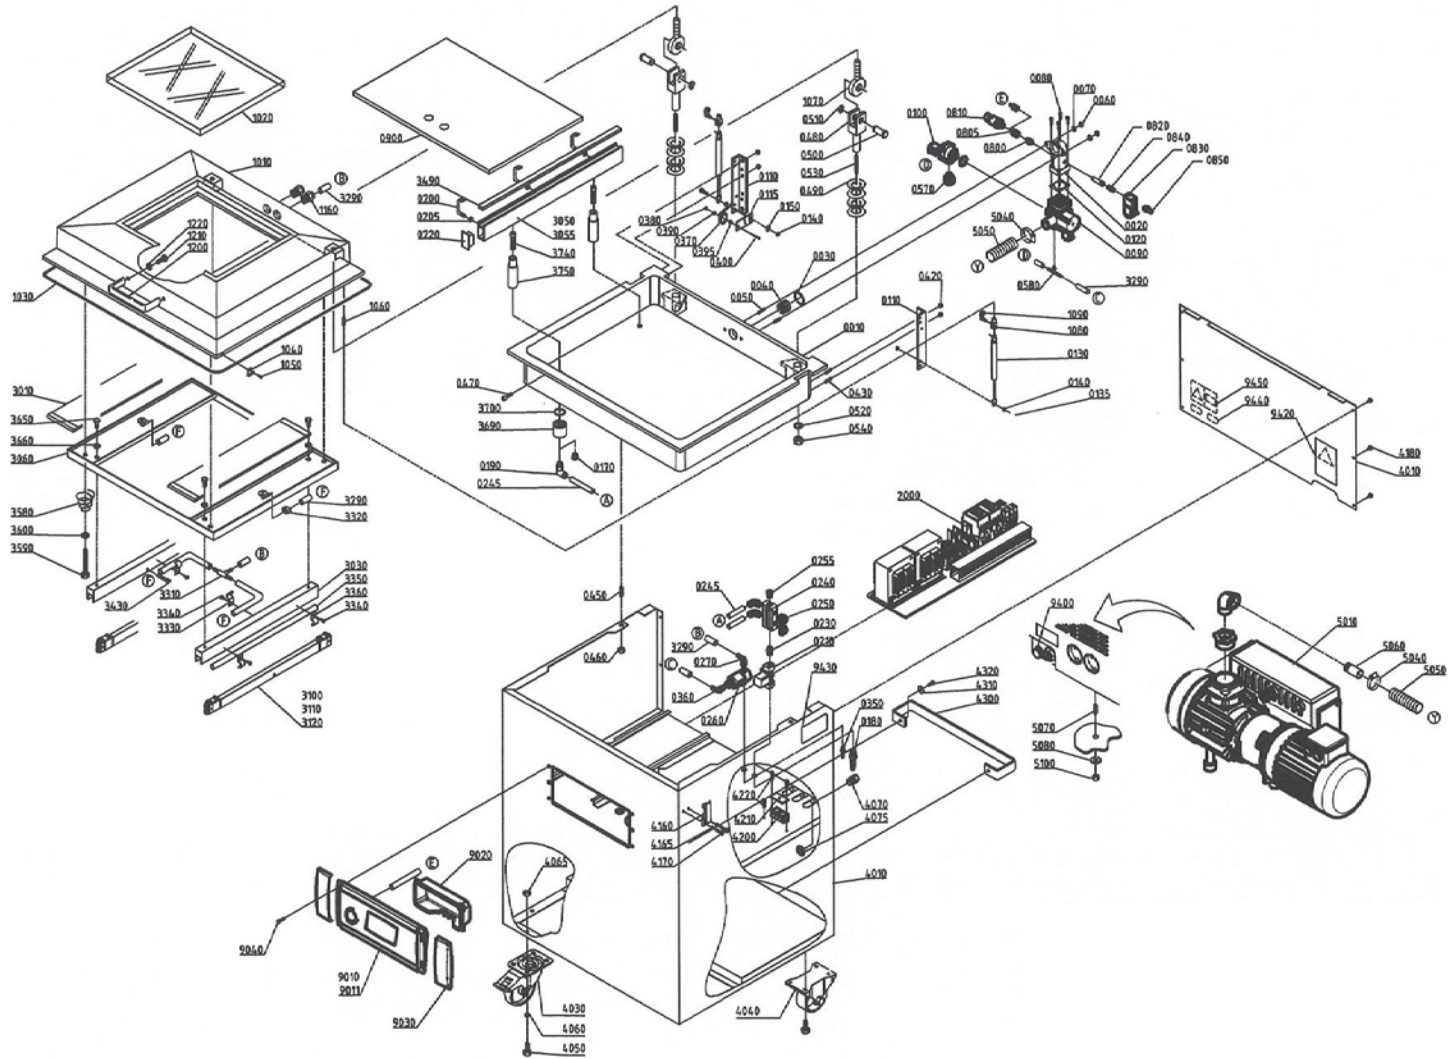

Parts Breakdown

Model VP-NL-0040-M 50003